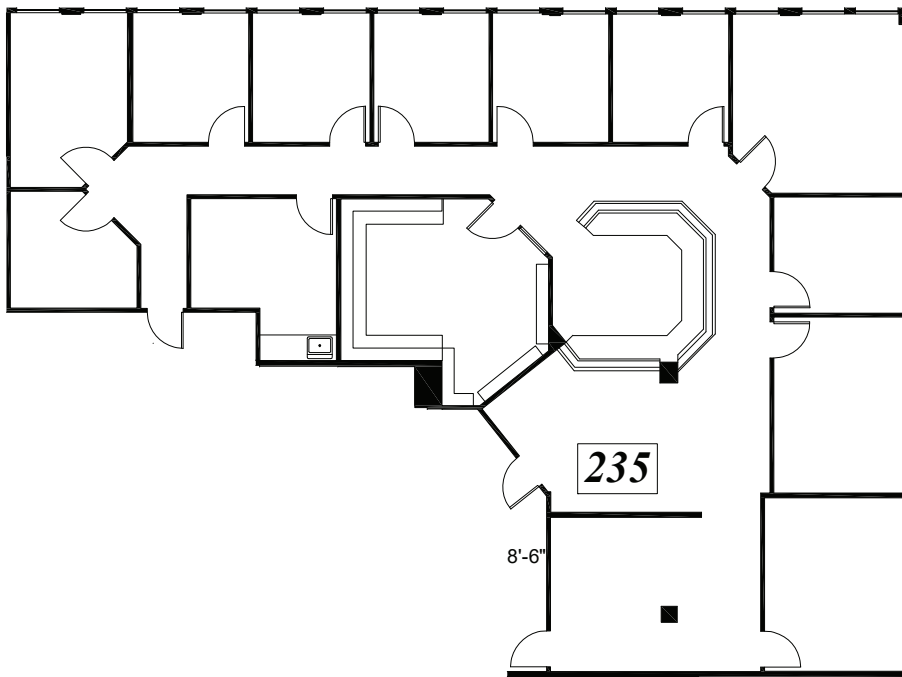

**SUITE 235**

**455**

CAPITOL MALL COMPLEX

455 Capitol Mall, Suite 105  
Sacramento, CA 95814  
Tel (916) 444-5475

**SCALE: 1/16" = 1'**

**Second Floor Inset**

*Total Usable: 2,935 SF*  
*Total Rentable: 3,288 SF*