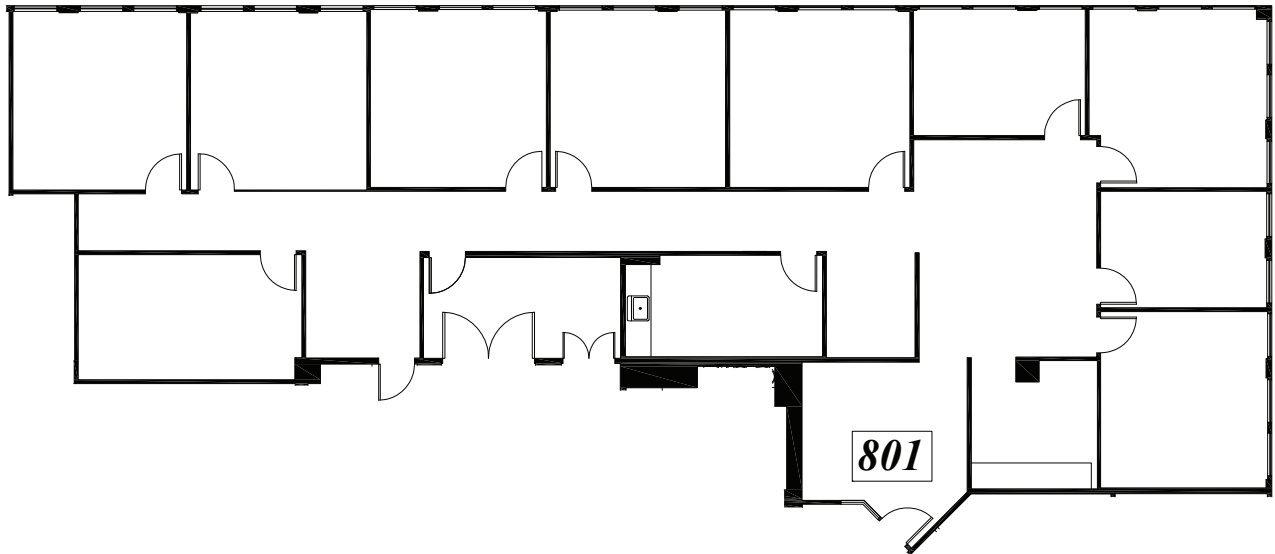

**SUITE 801**

**455**

CAPITOL MALL COMPLEX

455 Capitol Mall, Suite 105  
Sacramento, CA 95814  
Tel (916) 444-5475

SCALE:  $\frac{1}{16}'' = 1'$

**Eighth Floor Inset**

*Total Usable: 3,469 SF*  
*Total Rentable: 3,885 SF*