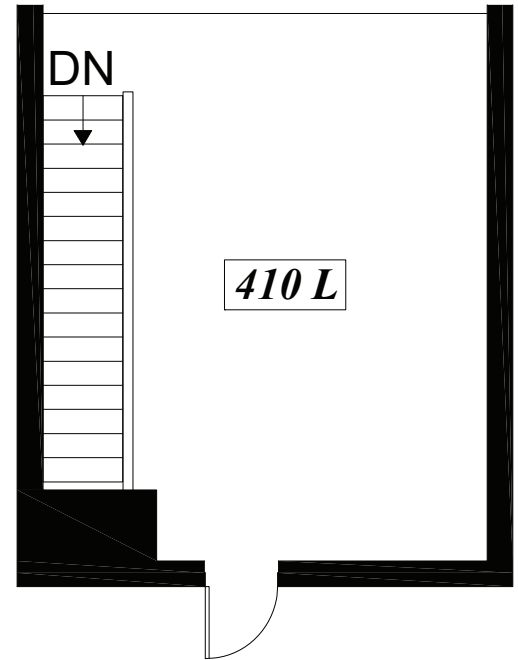

410 L STREET

455

CAPITOL MALL COMPLEX

455 Capitol Mall, Suite 105
Sacramento, CA 95814
Tel (916) 444-5475

Mezzanine

SCALE: 1/8" = 1'

Total Usable: 1,607 SF

First Floor Retail Inset