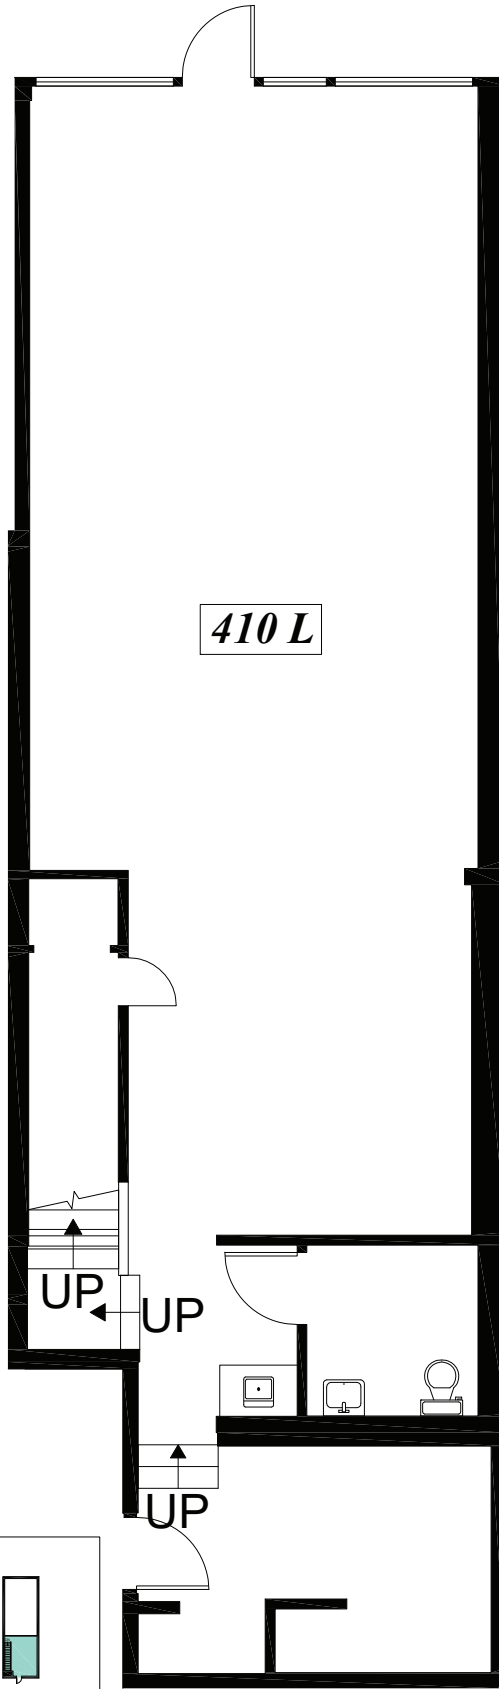

410 L STREET

455

CAPITOL MALL COMPLEX

455 Capitol Mall, Suite 105
Sacramento, CA 95814
Tel (916) 444-5475

Mezzanine

SCALE: 1/8" = 1'

Total Usable: 1,607 SF

First Floor Retail Inset