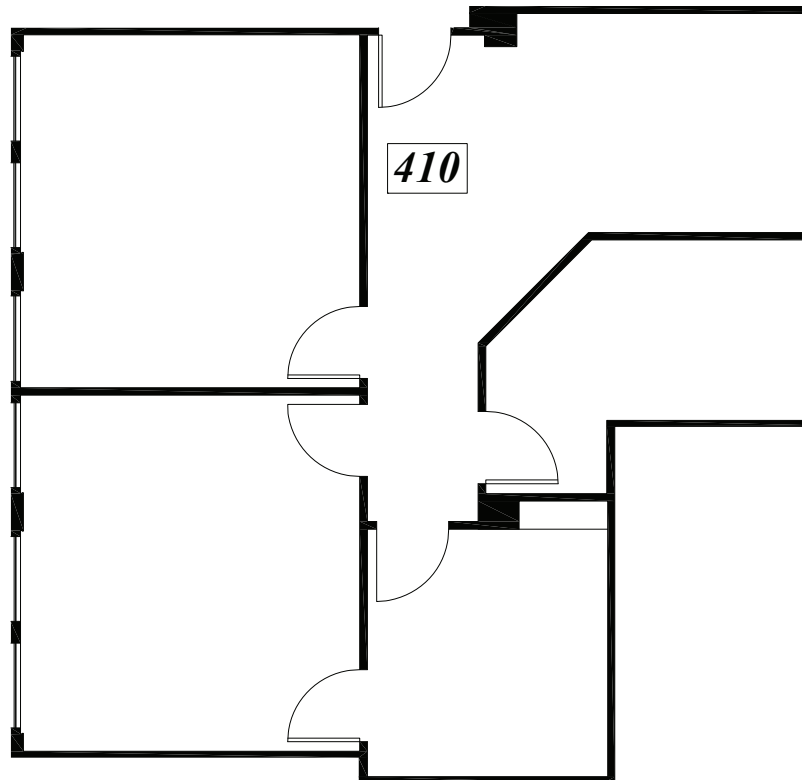

SUITE 410

455

CAPITOL MALL COMPLEX

455 Capitol Mall, Suite 105
Sacramento, CA 95814
Tel (916) 444-5475

SCALE: 1/8" = 1'

Fourth Floor Inset

Total Usable: 897 SF
Total Rentable: 1,004 SF

Corporate Design Group, Inc.
TEL: (916) 781-6543
FILE: 22-009 (20-117)