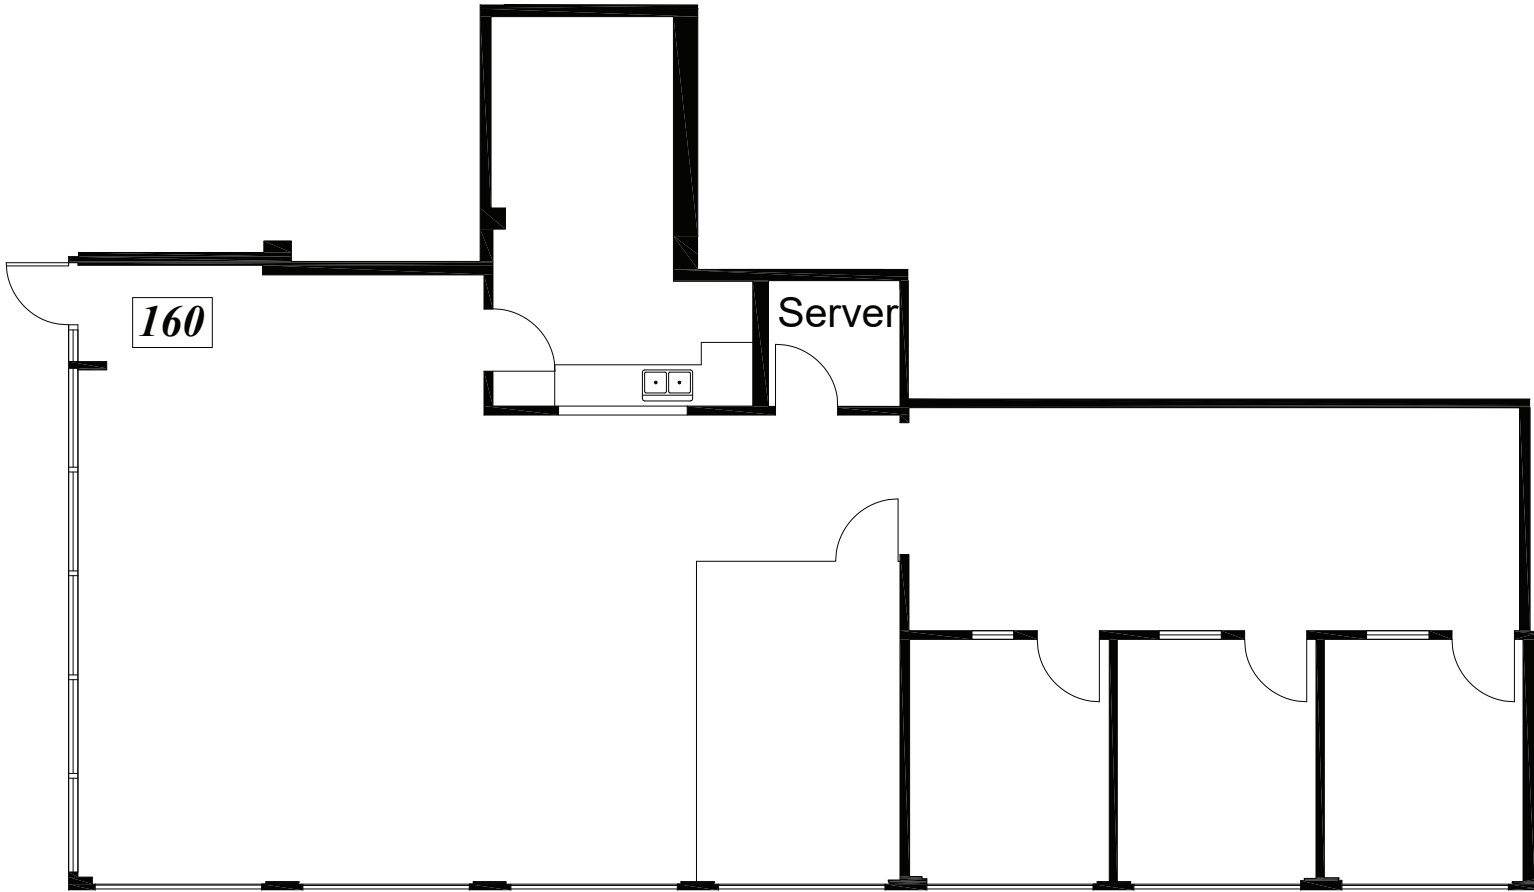

SUITE 160

455

CAPITOL MALL COMPLEX

455 Capitol Mall, Suite 105
Sacramento, CA 95814
Tel (916) 444-5475

First Floor Inset

Total Usable: 2,001 SF
Total Rentable: 2,241 SF

Corporate Design Group, Inc.
TEL: (916) 781-6543
FILE: 22-009 (20-117)